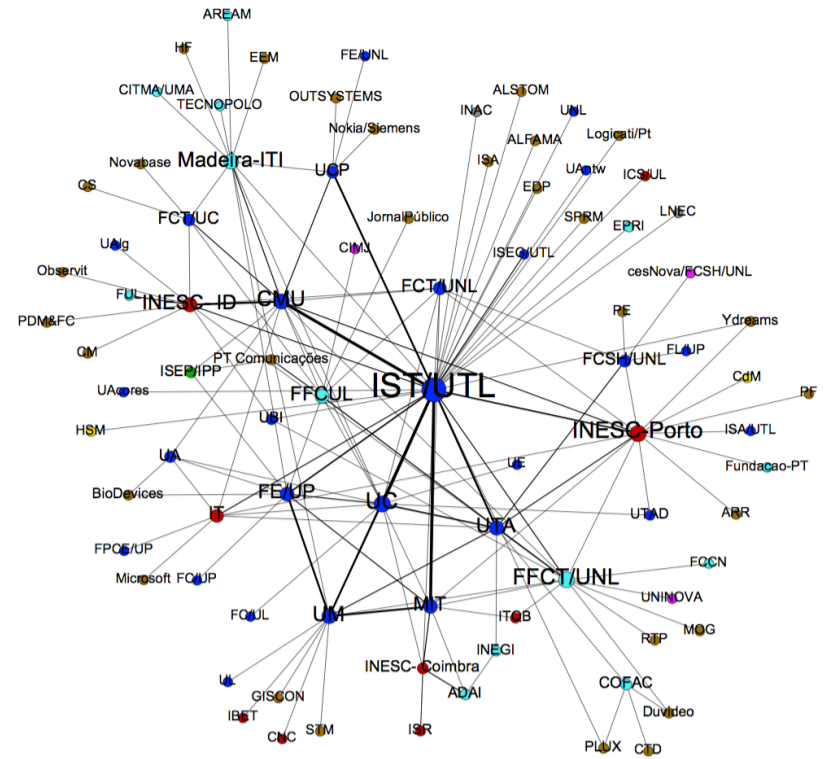

THE NETWORKS OF THE INTERNATIONAL PARTNERSHIP PROGRAMS: PORTUGAL-MIT/CMU/UTA

AUDITÓRIO J.J.LAGINHA, BUILDING I, ISCTE-IUL
29 JUNE 2015

14h00 | **Welcome** - João Sebastião, President of CIES-IUL

14h05 | **Introduction** - Teresa Patrício (project coordinator)

14h30 | **Research networks** – Cristina P. Conceição and Telmo C. Clamote

14h45 | **University-Industry relations** – Rui Durão and Telmo C. Clamote

15h00 | **Graduate programs** – Nuno Ferreira and Patrícia Santos

15h15 | **General discussion**

15h45 | Coffee break

16h00 | **Roger L. Geiger, “Prospects for a New American University: Implications for Research”**
Distinguished Professor, Higher Education Program,
Center for the Study of Higher Education, Penn State University

17h00 – 18h30 | **Mesa Redonda: A internacionalização da ciência**

Com: Manuel Cruz (ISQ), Manuel Heitor (IST), David Braga Malta (Cell2B), Paulo Peixoto (UC)
Moderador: Vasco Trigo
